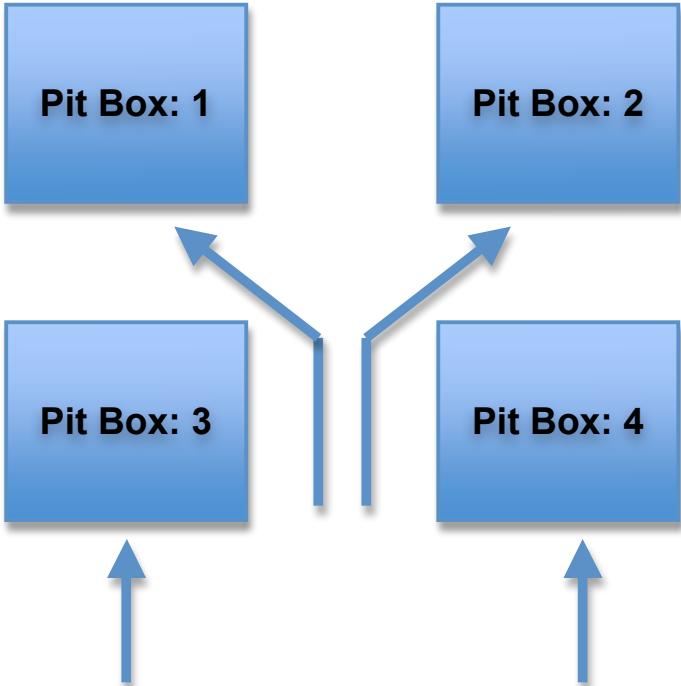

RACV Energy Breakthrough Try-Athlon Pit Procedures (for Time Trial & Obstacle Course events):

Pit Entry:

Pit Exit: